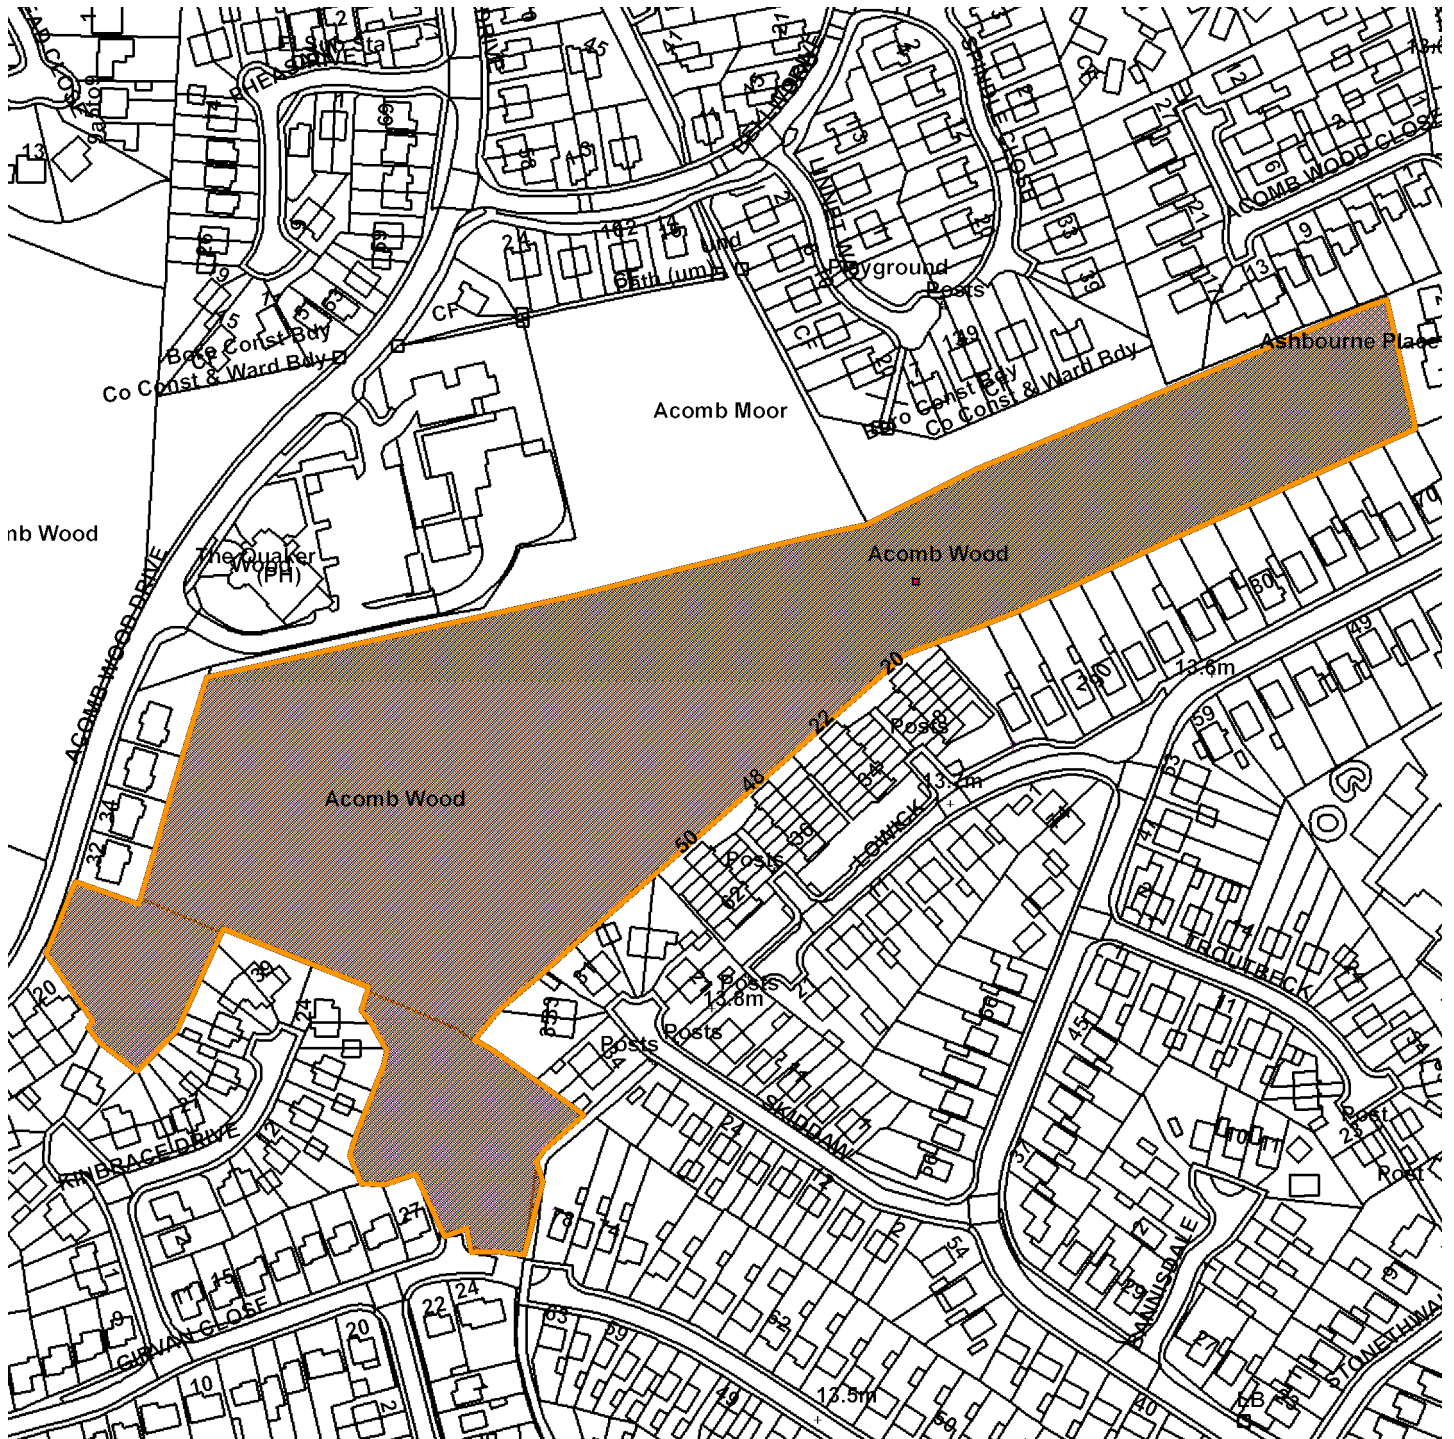

14/00790/GRG3

Acomb Wood Acomb Wood Drive

GIS by ESRI (UK)

Scale : 1:2451

Reproduced from the Ordnance Survey map with the permission of the Controller of Her Majesty's Stationery Office © Crown Copyright 2000.

Unauthorised reproduction infringes Crown Copyright and may lead to prosecution or civil proceedings.

<b>Organisation</b>	CYC
<b>Department</b>	Not Set
<b>Comments</b>	Site Plan
<b>Date</b>	28 July 2014
<b>SLA Number</b>	Not Set